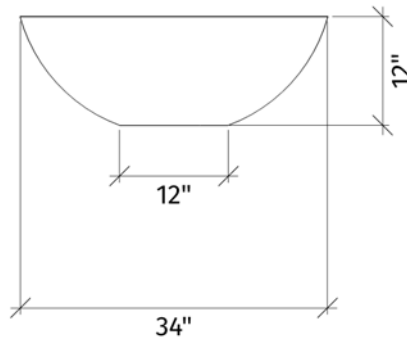

ZEN

-34in-

DIMENSIONS

MODERN RELAXATION

Relax around the minimalistic **Zen** firebowl.

This firepit is the perfect addition to modern landscapes.

ZEN 34"
PACKAGE INCLUDES:

CONCRETE FIREPIT