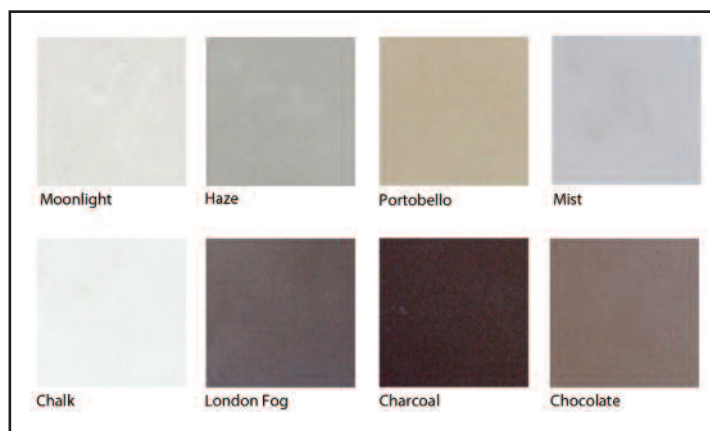

### Integral Concrete Colors:

visit us at: [www.dreamcastfirepits.com](http://www.dreamcastfirepits.com)

**DreamCast**  
design and production

2200 Vauxhall Place  
Richmond, BC Canada  
604-278-4939  
[info@dreamcastdesign.com](mailto:info@dreamcastdesign.com)