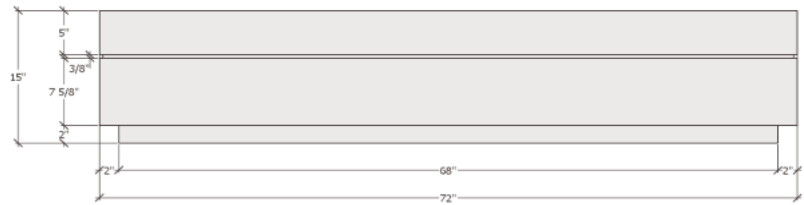

LINEA 60

LINEA 72

LINEA FIRE PIT - DIMENSIONS

DreamCast
design and production

60K - 75K BTU
TURN-KEY IGNITION

DREAMCASTFIREPITS.COM

INFO@DREAMCASTDESIGN.COM 604-278-4939